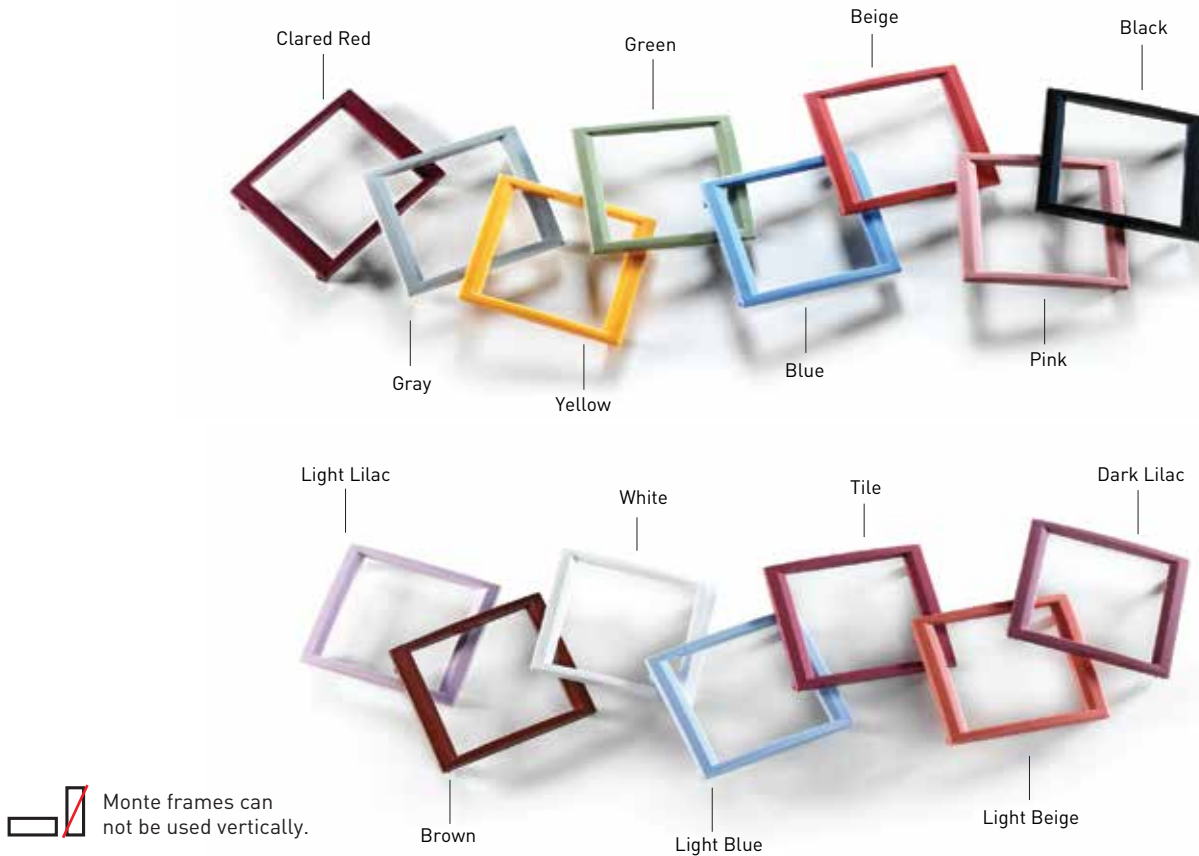

Please specify your choice for product and thin frame colours by applying below codes 'XX' marked space.

XX: ○ 01 WHITE ● 02 GRAY

PRODUCT CODE	PRODUCT NAME	BOX QUANTITY	PACKAGE QUANTITY	GROSS WEIGHT	VOLUME M ³
FRAMES WITHOUT THIN FRAME					
105-0100 00-160	Single Frame	30	150	2,60	0,022
105-0100 00-161	Double Frame	20	100	2,91	0,022
105-0100 00-162	Triple Frame	18	90	3,28	0,022
105-0100 00-163	4 Gang Frame	10	40	1,99	0,022
105-0100 00-164	5 Gang Frame	10	40	2,37	0,022

THIN FRAME COLOURS

Please specify your choice for thin frame colours by applying below codes 'XX' marked space.

XX: 01 WHITE, 02 GRAY, 03 GREEN, 04 BEIGE, 05 LIGHT BEIGE, 06 BLUE, 07 LIGHT BLUE, 08 BROWN, 09 YELLOW, 10 LIGHT LILAC, 11 DARK LILAC, 12 PINK, 13 BLACK, 14 CLARET RED, 15 TILE