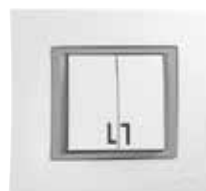

XX: 13 Black

XX: 14 Clared Red

XX: 15 Tile

One Way Switch 10AX, 250 V	
Screw Type Code	105-01XX 01-100
Box Quantity	10
Package Quantity	100
Gross Weight	7,44
Volume m ³	0,043

One Way Switch Illuminated 10AX, 250 V	
Screw Type Code	105-01XX 01-101
Box Quantity	10
Package Quantity	50
Gross Weight	3,85
Volume m ³	0,022

Double One Way Switch 10AX, 250 V	
Screw Type Code	105-01XX 01-102
Box Quantity	10
Package Quantity	100
Gross Weight	8,20
Volume m ³	0,043

Double One Way Switch Illuminated 10AX, 250 V	
Screw Type Code	105-01XX 01-103
Box Quantity	10
Package Quantity	50
Gross Weight	4,06
Volume m ³	0,022