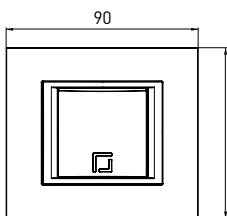

Switch Technical Drawing