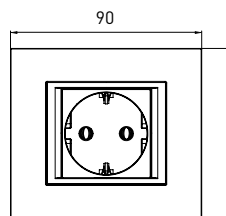

Socket Outlet Earthed Technical Drawings