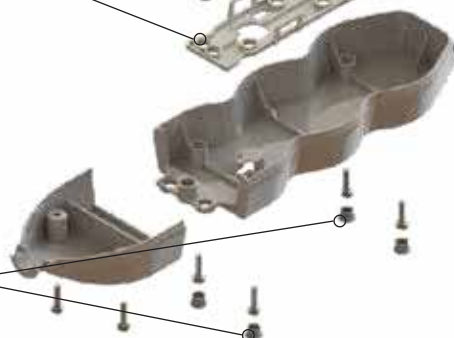

## GROUP SOCKETS FEATURES

5

THROUGH A SECURE CABLE ASSEMBLY COVER IS NOT IN CONTACT WITH CONDUCTIVE PARTS

7

SPECIALLY DESIGNED HOLES FOR WALL MOUNTING

6

CABLE CONNECTIONS ARE MAINTAINED TO PREVENT CONTACT WITH THE CONDUCTORS

8

EARTHING CONTACTS MADE BY MS64 BRASS MATERIAL

9

CHILD PROTECTION BODY MADE BY V2 MATERIALS HEAT-RESIST UP TO 850°C

10

PROVIDES EXTRA PROTECTION THAT KEEPS THE CONTACTS IN PLACE V2 NON-FLAMMABLE AND 850° C HEAT- RESISTANT CONTACT HOUSING

11

CONDUCTIVE CONTACTS MADE BY MS64 BRASS MATERIAL

12

SOFT STOPPERS ARE COMPLEMENTING THE LOWER BODY DESIGN AND HIDE THE SCREWS

### 3 Gang Group Socket Earthed

	Without Cord	2M With Cord (3x1mm)	3M With Cord (3x1mm)	5M With Cord (3x1mm)
Code	150-010000-310	150-010001-312	150-010001-313	150-010001-315
Box Quantity	1	1	1	1
Package Quantity	38	14	12	12
Gross Weight	4,90	4,57	5,55	7,54
Volume m <sup>3</sup>	0,03	0,03	0,03	0,03