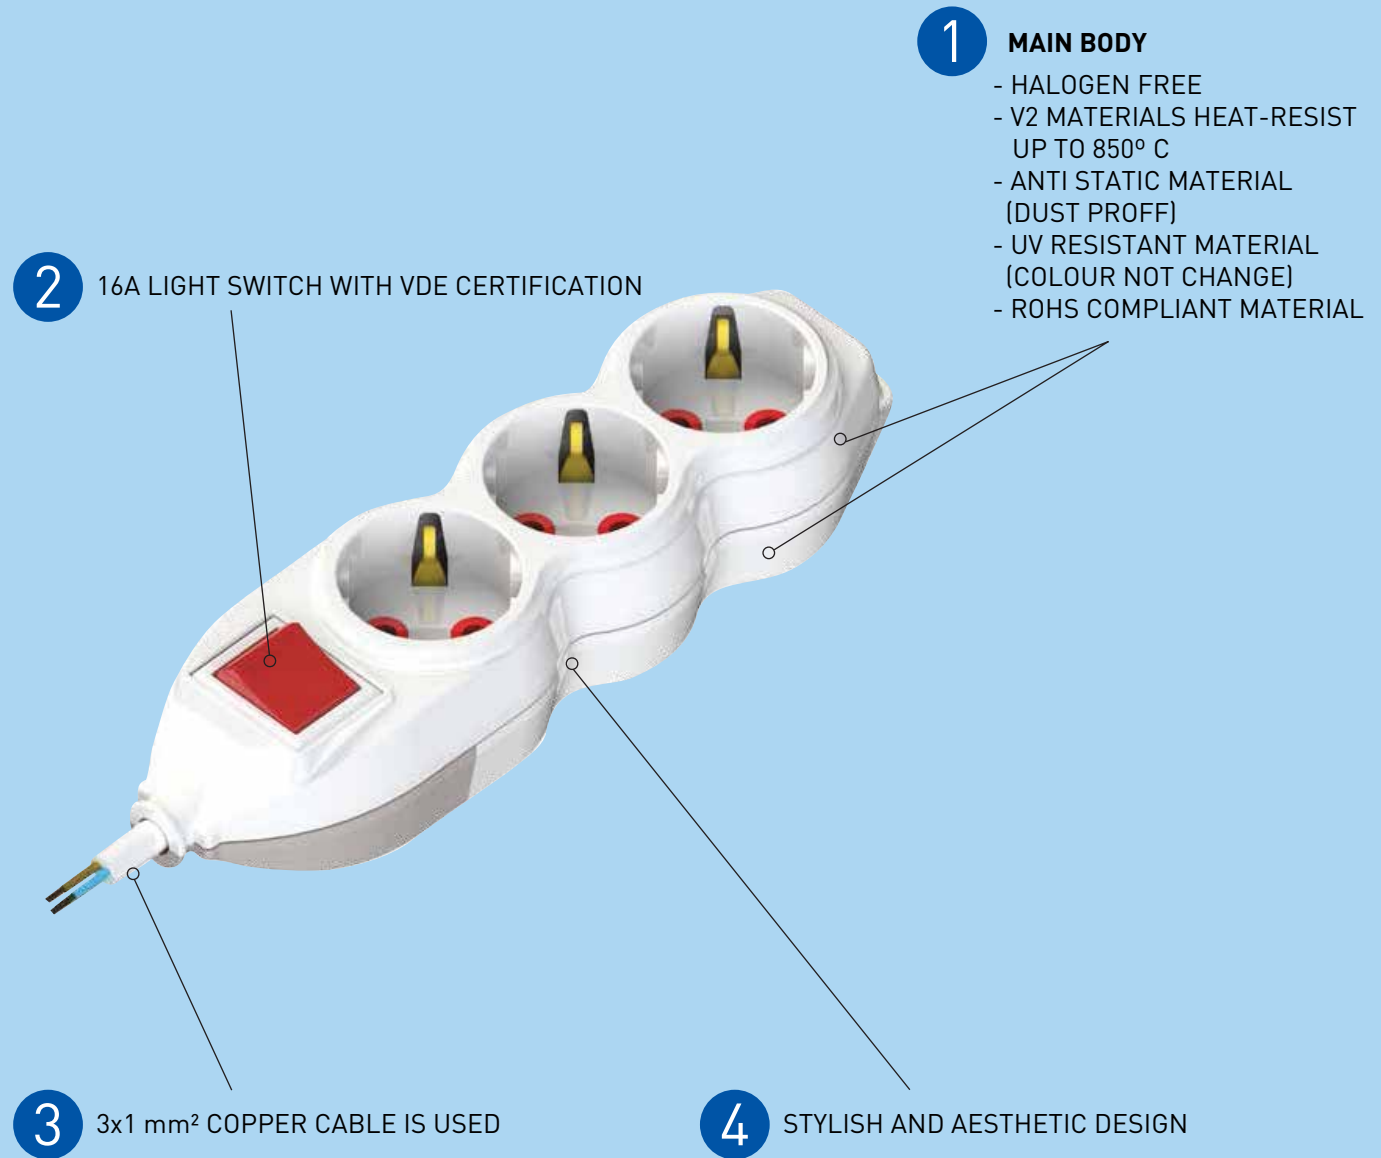

GROUP SOCKETS FEATURES