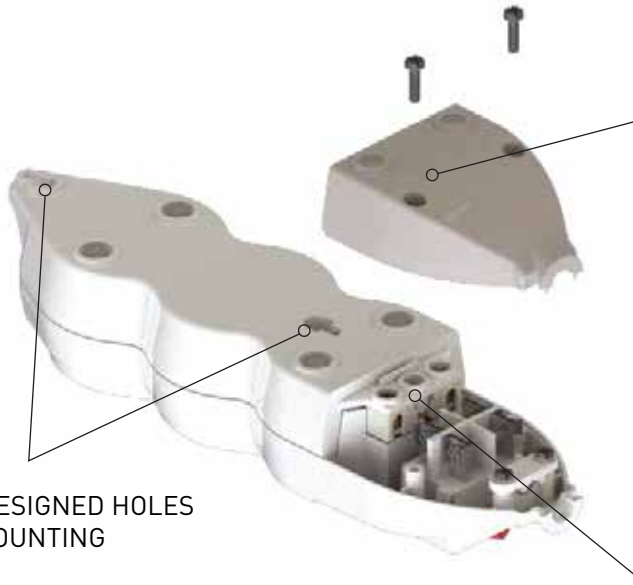

orion

- ✓ V2 Class, Non-Inflammable, UV Resisting, Antistatic Raw Material
- ✓ Contacts Made of MS70 Brass
- ✓ 3 x 1mm TSE-Certified Plug-in Cable with Actual Section and in Full Length
- ✓ Apparatus to Hang from the Body
- ✓ Terminal Cover Making Assembly Easier
- ✓ Widest Range of Product with the options of 3, 4 or 6 Gang, Grounded, Non-Grounded, with Switch, with Child Protection and with UPS

#### Hanging Feature

#### Easily Assembling

## GROUP SOCKETS FEATURES

5

THROUGH A SECURE CABLE ASSEMBLY COVER IS NOT IN CONTACT WITH CONDUCTIVE PARTS

7

SPECIALLY DESIGNED HOLES FOR WALL MOUNTING

6

CABLE CONNECTIONS ARE MAINTAINED TO PREVENT CONTACT WITH THE CONDUCTORS